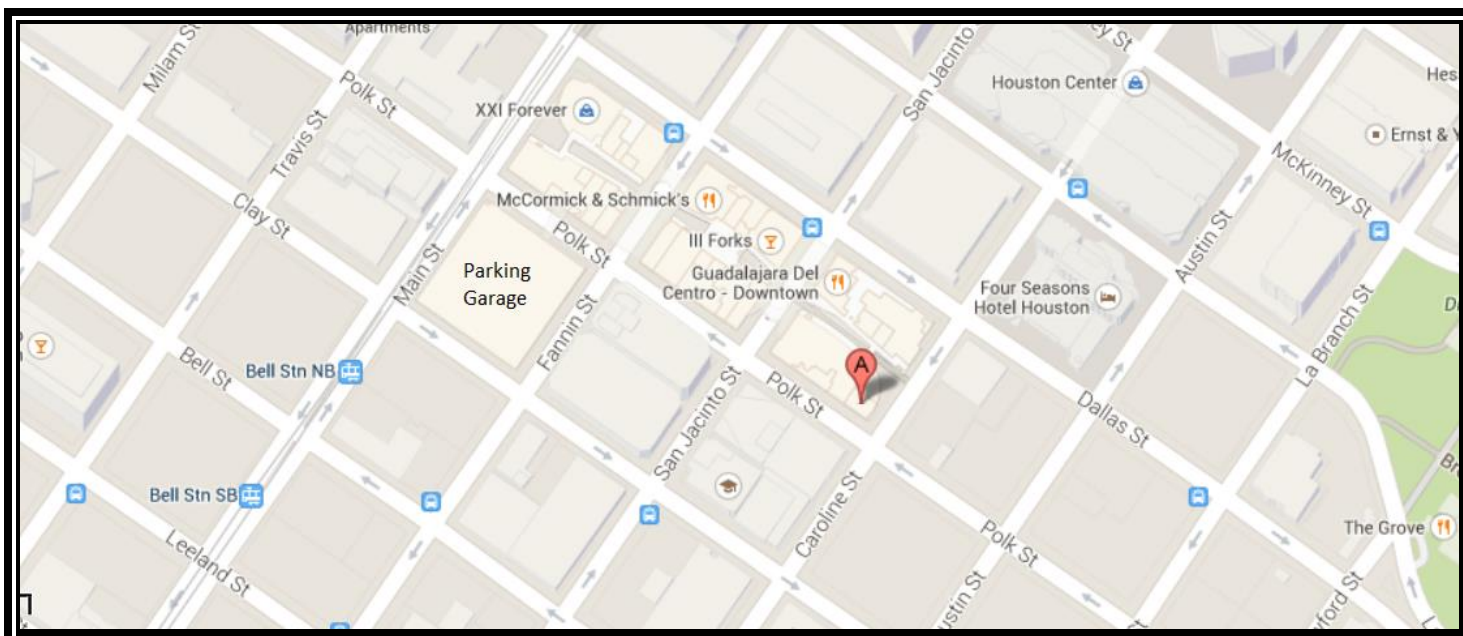

Close to Hobby Airport (Shuttle available)

Room Rate \$99/nite

Optional Excursion to Galveston

Come Early and Stay Late and Enjoy the Space City

November International Dining Night

Our November Dining Night will be at Mia Bella Italian Restaurant (see "A" below), literally next door to the one from last month, at 6:00 PM, Sat., Nov. 8th, at 1204 Caroline downtown. Parking on the street is free after 6 PM but may be difficult to find. The restaurant has valet parking for \$10, and there is a garage two blocks away (noted on map) for \$9.